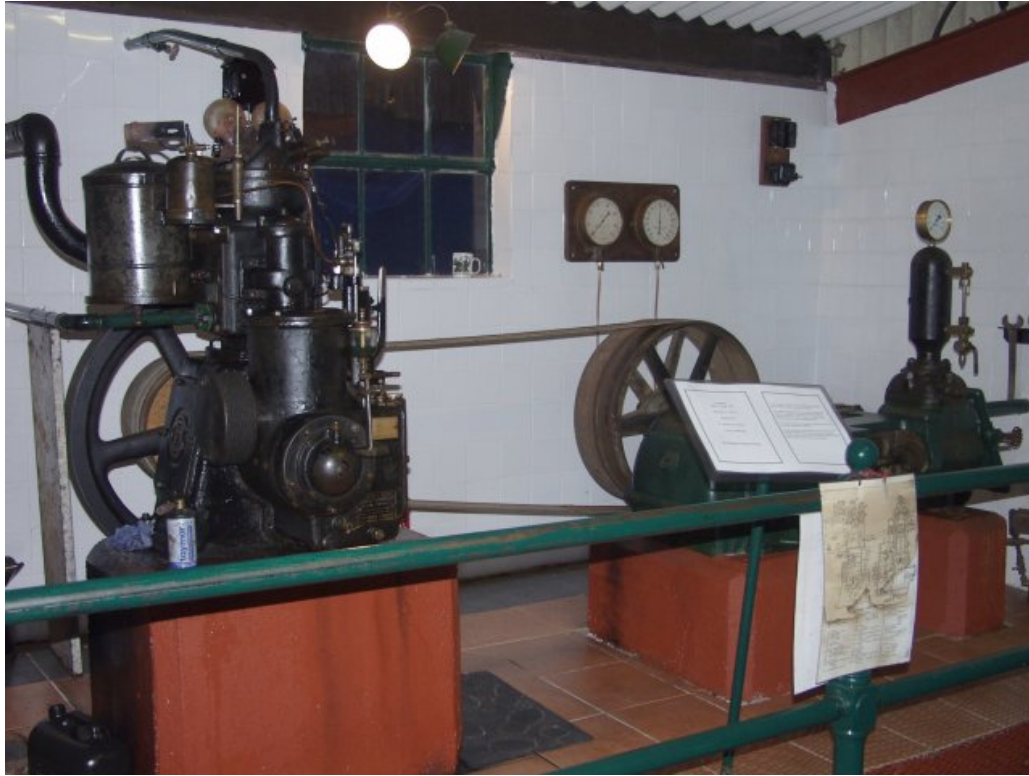

Crossley VO

Object ID	10
Object Name	Crossley VO
Object Date	1936-06-27
Works Number	120751
Location	Hall 5 Pump Room
Category	Engine
Acquired	2003-06-22
Status	On Display

Description

Working installation 2004.

Manufacturer	Crossley Brothers Ltd
Manufactured	Openshaw, Manchester
Condition	Running
Core	false
Accession No	IF:LN:2003:027

Collection Id	Castell Pridd Engines
Shortman	
Image	