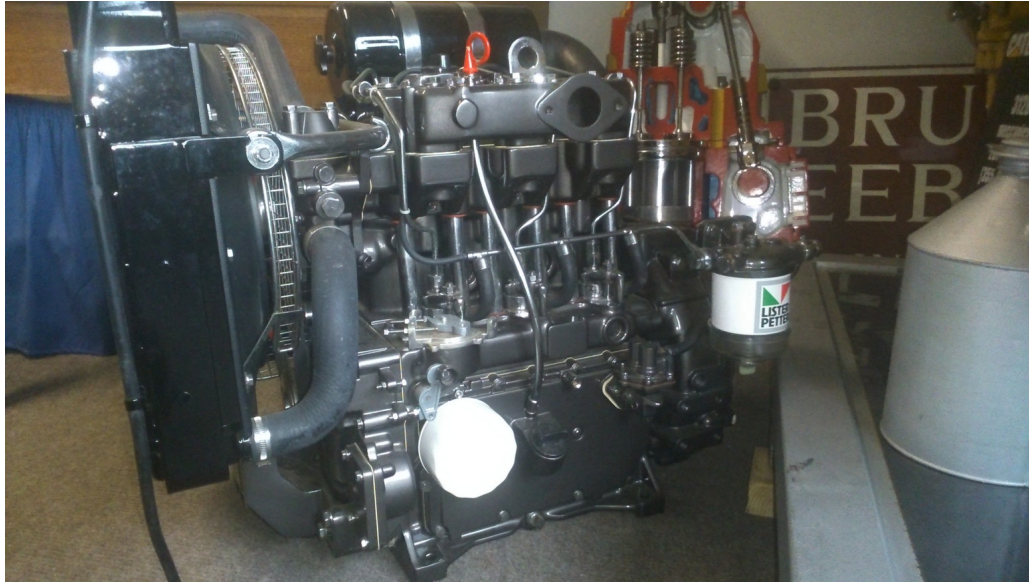

Lister LPW3 Diesel

Object ID	1002221
Object Name	Lister LPW3 Diesel
Object Date	<i>Undated</i>
Works Number	
Location	
Category	Engine
Acquired	2014-11-06
Status	Static Display

Description

Manufacturer	Lister-Petter Ltd
Manufactured	Dursley, England
Condition	Display Finish
Core	true
Accession No	IF:2014:300
Collection Id	Internal Fire Core Collection
Shortman	

Image