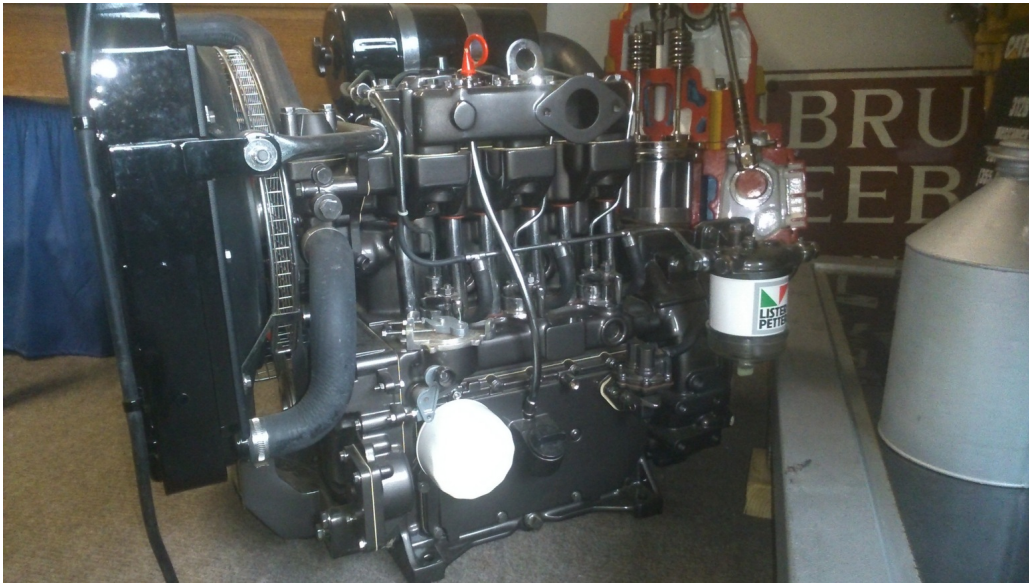

Lister LPW3 Diesel

Object ID	1002221
Object Name	Lister LPW3 Diesel
Object Date	<i>Undated</i>
Works Number	
Location	
Category	Engine
Acquired	2014-11-06
Status	Static Display

Description

Manufacturer	Lister-Petter Ltd
Manufactured	Dursley, England
Condition	Display Finish
Core	true
Accession No	IF:2014:300
Collection Id	Internal Fire Core Collection
Shortman	

Image