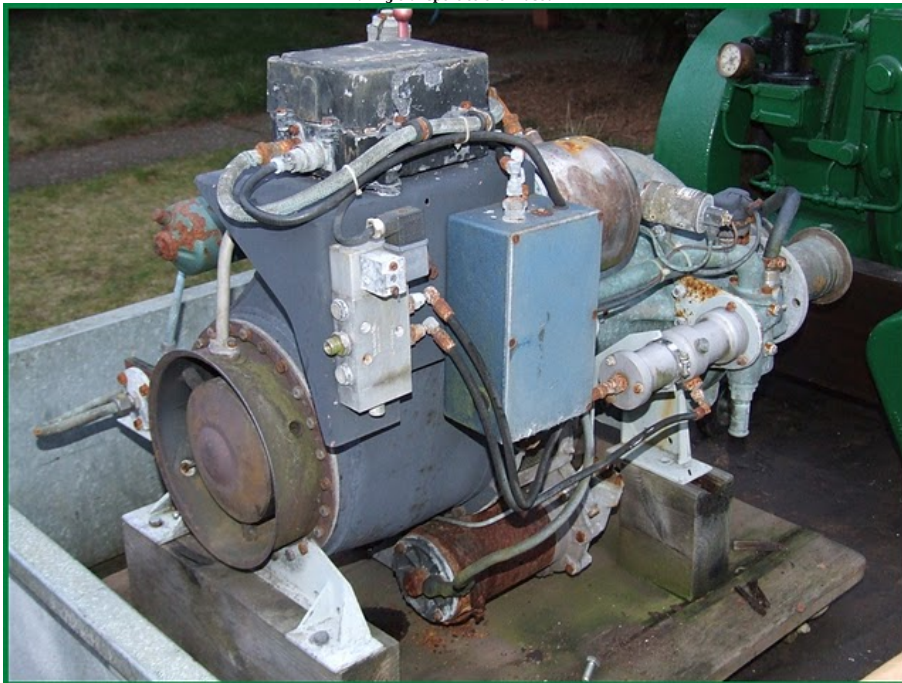

Rover Gas Turbine Fire Pump

Object ID	2958
Object Name	Rover Gas Turbine Fire Pump
Object Date	1961-01-01
Works Number	
Location	Turbine Shed (Hall 6)
Category	Engine
Acquired	2010-02-20
Status	On Display

Description

During transport to the museum

During transport to the museum

During transport to the museum

Manufacturer	Rover
Manufactured	Birmingham, England
Condition	Running
Core	true
Accession No	IF:2010:16
Collection Id	Internal Fire Core Collection
Shortman	