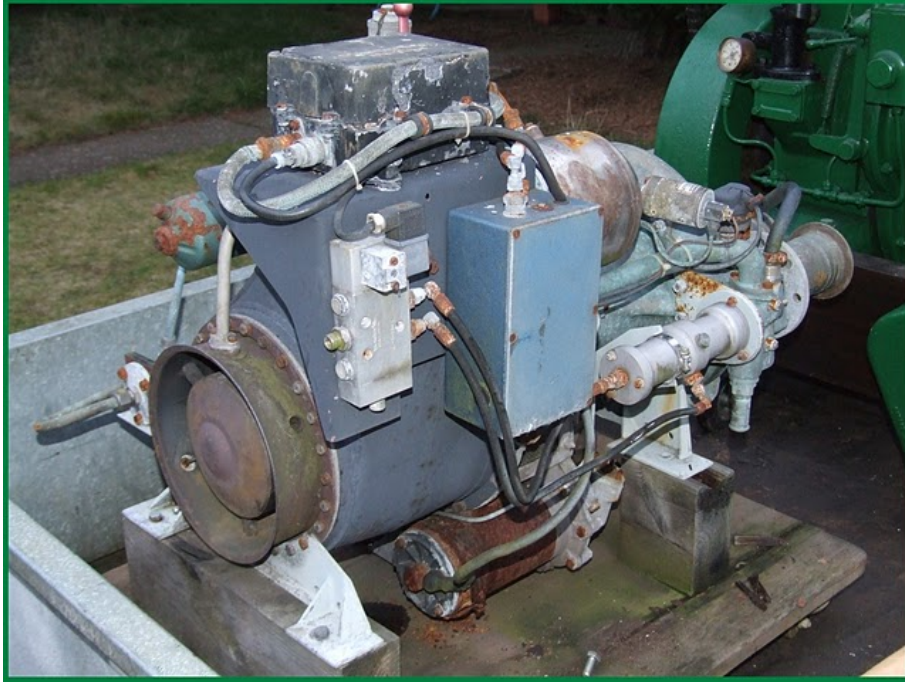

Rover Gas Turbine Fire Pump

Object ID	2958
Object Name	Rover Gas Turbine Fire Pump
Object Date	1961-01-01
Works Number	
Location	Turbine Shed (Hall 6)
Category	Engine
Acquired	2010-02-20
Status	On Display

Description

During transport to the museum

During transport to the museum

During transport to the museum

Manufacturer	Rover
Manufactured	Birmingham, England
Condition	Running
Core	true
Accession No	IF:2010:16
Collection Id	Internal Fire Core Collection
Shortman	