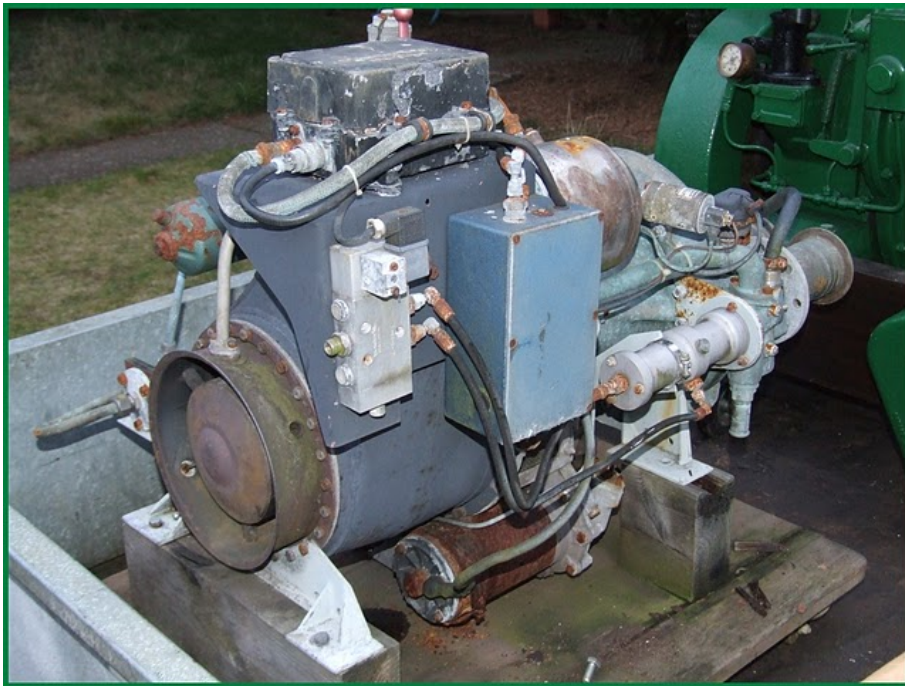

Rover Gas Turbine Fire Pump

Object ID	2958
Object Name	Rover Gas Turbine Fire Pump
Object Date	1961-01-01
Works Number	
Location	Turbine Shed (Hall 6)
Category	Engine
Acquired	2010-02-20
Status	On Display

Description

During transport to the museum

During transport to the museum

During transport to the museum

Manufacturer	Rover
Manufactured	Birmingham, England
Condition	Running
Core	true
Accession No	IF:2010:16
Collection Id	Internal Fire Core Collection
Shortman	