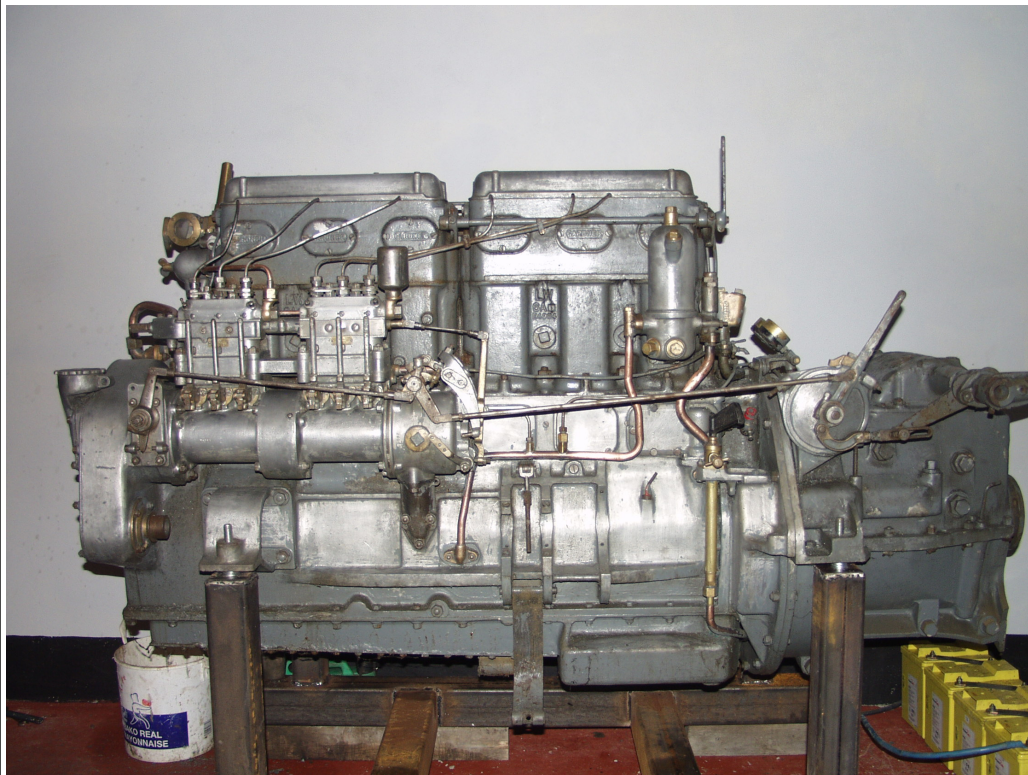

Gardner 6LW Marine Engine and Gearbox

Object ID	3289
Object Name	Gardner 6LW Marine Engine and Gearbox
Object Date	<i>Undated</i>
Works Number	
Location	Storage awaiting Marine Section in 2015
Category	Engine
Acquired	2009-11-10
Status	On Display

Description

Temporary display in Hall 4

Manufacturer	L. Gardner & Sons Ltd
Manufactured	Patricroft, Manchester, England
Condition	Running
Core	true
Accession No	IF:2010:28

Collection Id	Internal Fire Core Collection
Shortman	
Image	