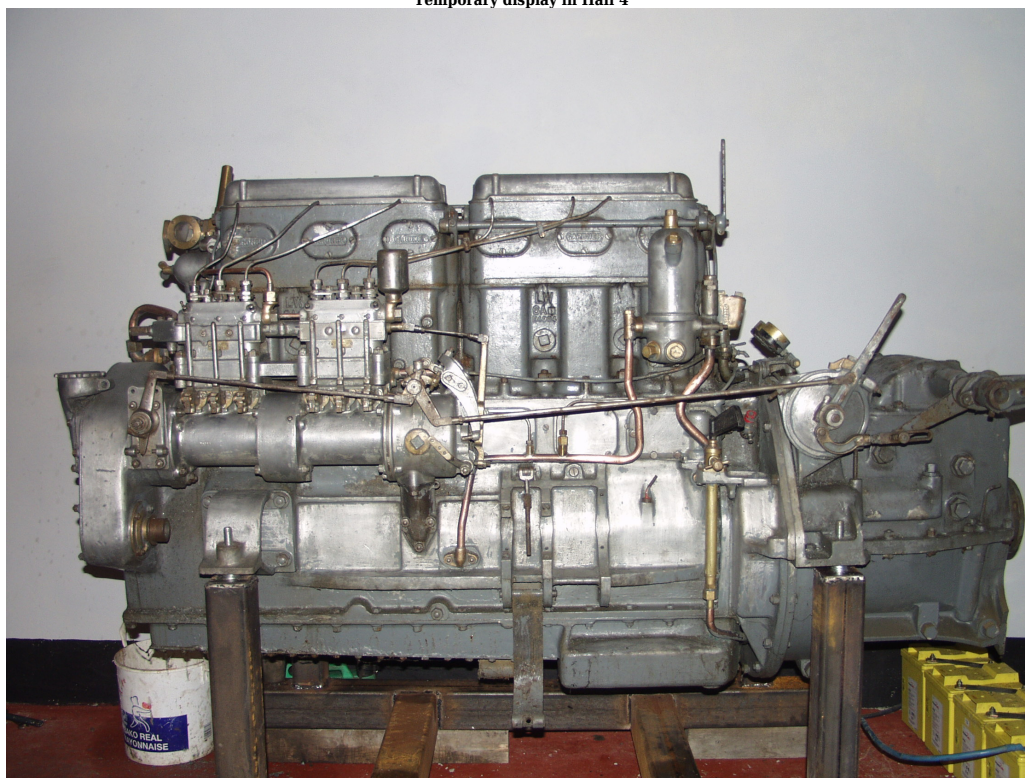

Gardner 6LW Marine Engine and Gearbox

Object ID	3289
Object Name	Gardner 6LW Marine Engine and Gearbox
Object Date	<i>Undated</i>
Works Number	
Location	Storage awaiting Marine Section in 2015
Category	Engine
Acquired	2009-11-10
Status	On Display

Description

Temporary display in Hall 4

Manufacturer	L. Gardner & Sons Ltd
Manufactured	Patricroft, Manchester, England
Condition	Running
Core	true
Accession No	IF:2010:28

Collection Id	Internal Fire Core Collection
Shortman	
Image	