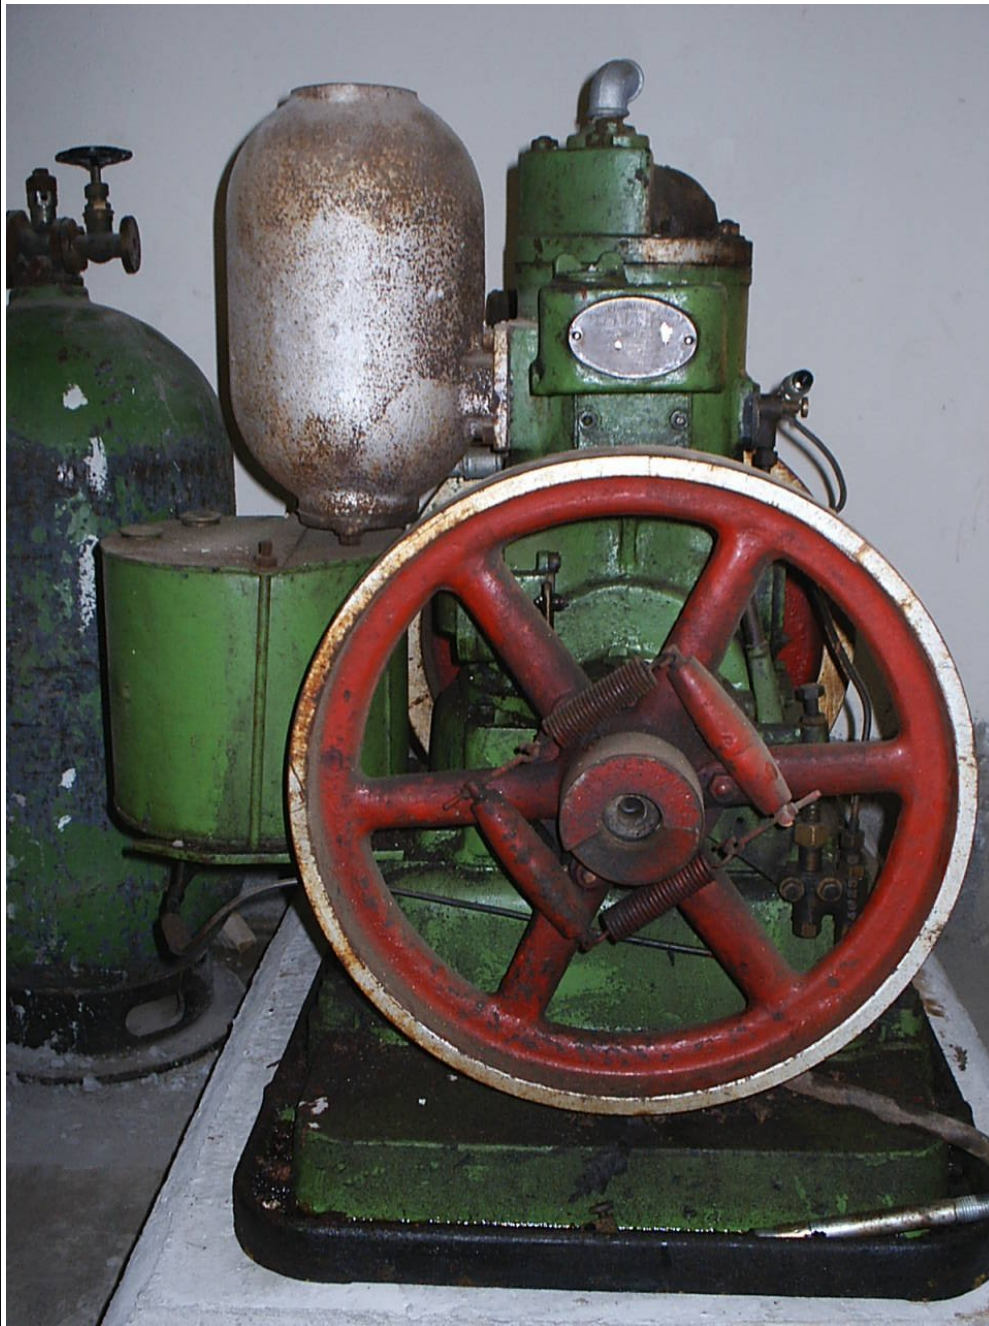

Hamworthy Oil Engine/Compressor Set

Object ID	7
Object Name	Hamworthy Oil Engine/Compressor Set
Object Date	1938-04-01
Works Number	
Location	Storage
Category	Engine
Acquired	2003-04-12
Status	On Display

Description

Before installation in Hall 1

During installation in Hall 1, 2003

Manufacturer	Hamworthy Engineering Co. Ltd
Manufactured	Poole, UK
Condition	Running
Core	false
Accession No	IF:LN:2003:024
Collection Id	Castell Pridd Engines
Shortman	