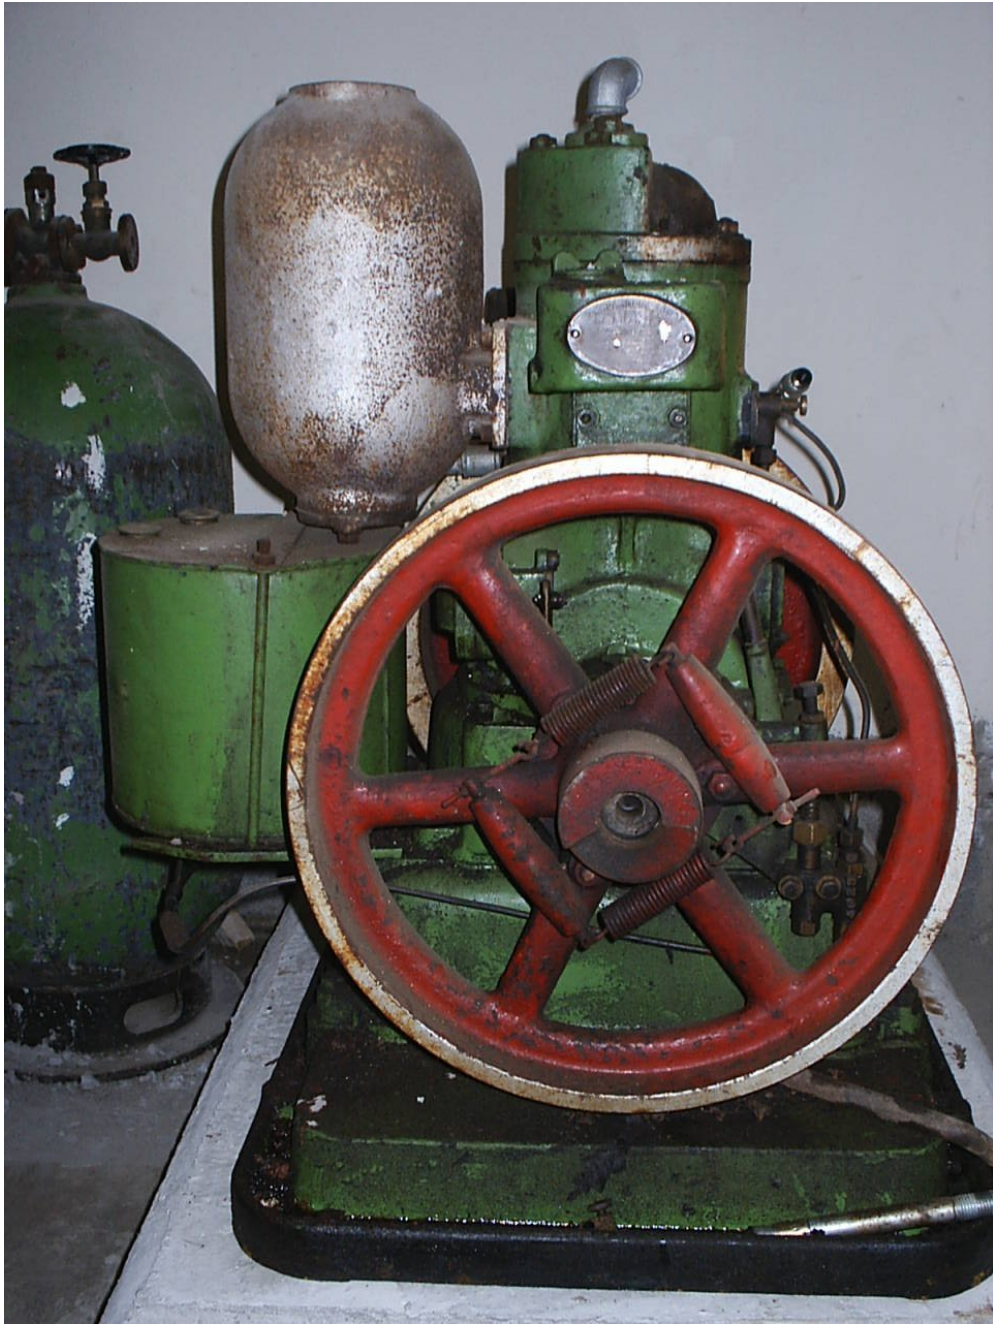

Hamworthy Oil Engine/Compressor Set

Object ID	7
Object Name	Hamworthy Oil Engine/Compressor Set
Object Date	1938-04-01
Works Number	
Location	Storage
Category	Engine
Acquired	2003-04-12
Status	On Display

Description

Before installation in Hall 1

During installation in Hall 1, 2003

Manufacturer	Hamworthy Engineering Co. Ltd
Manufactured	Poole, UK
Condition	Running
Core	false
Accession No	IF:LN:2003:024
Collection Id	Castell Pridd Engines
Shortman	