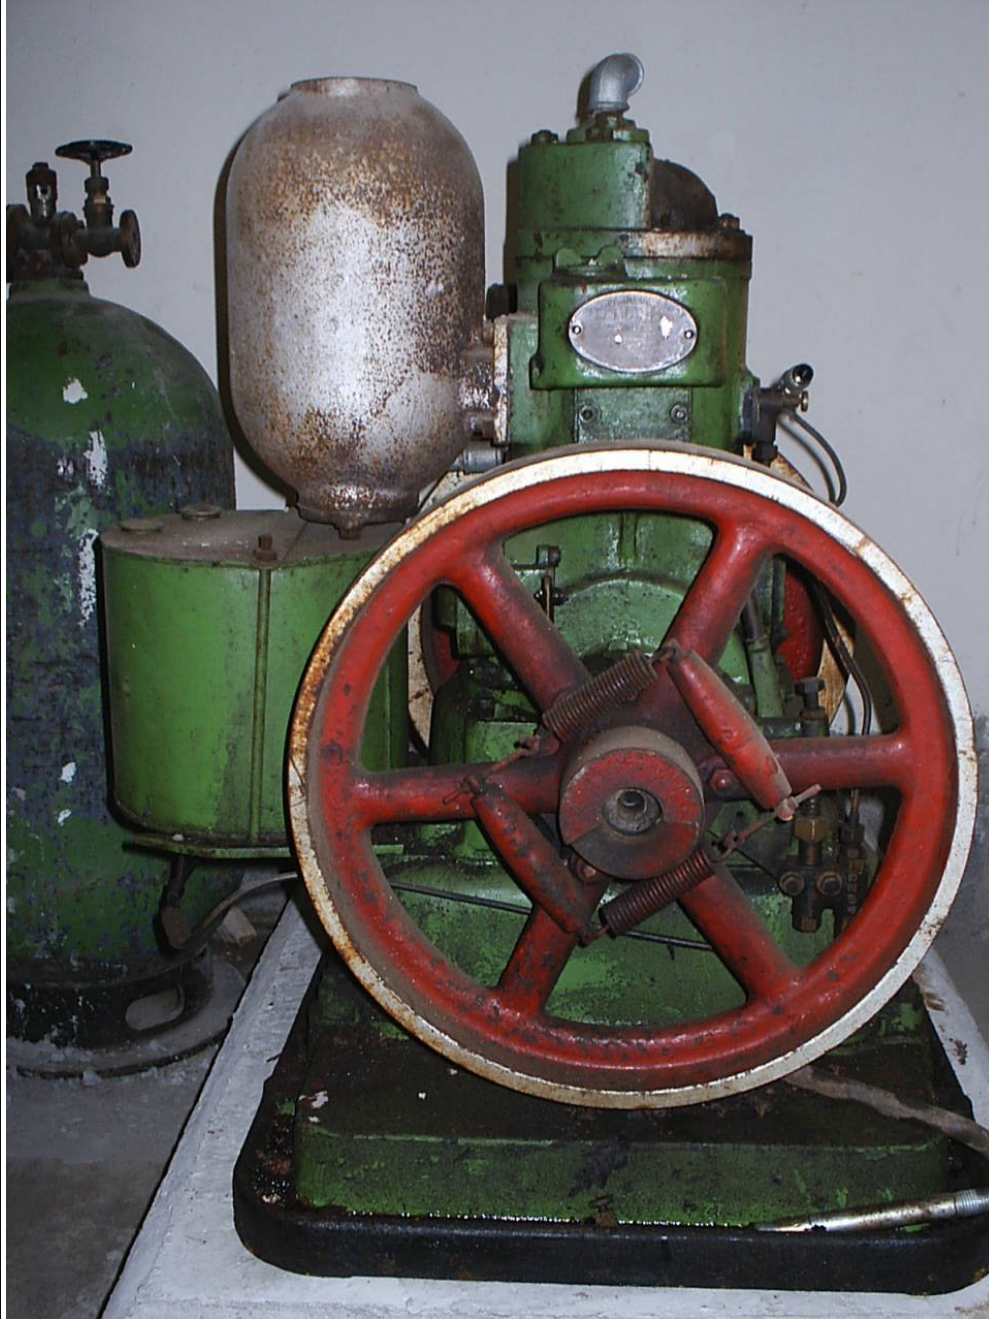

Hamworthy Oil Engine/Compressor Set

Object ID	7
Object Name	Hamworthy Oil Engine/Compressor Set
Object Date	1938-04-01
Works Number	
Location	Storage
Category	Engine
Acquired	2003-04-12
Status	On Display

Description

Before installation in Hall 1

During installation in Hall 1, 2003

Manufacturer	Hamworthy Engineering Co. Ltd
Manufactured	Poole, UK
Condition	Running
Core	false
Accession No	IF:LN:2003:024
Collection Id	Castell Pridd Engines
Shortman	