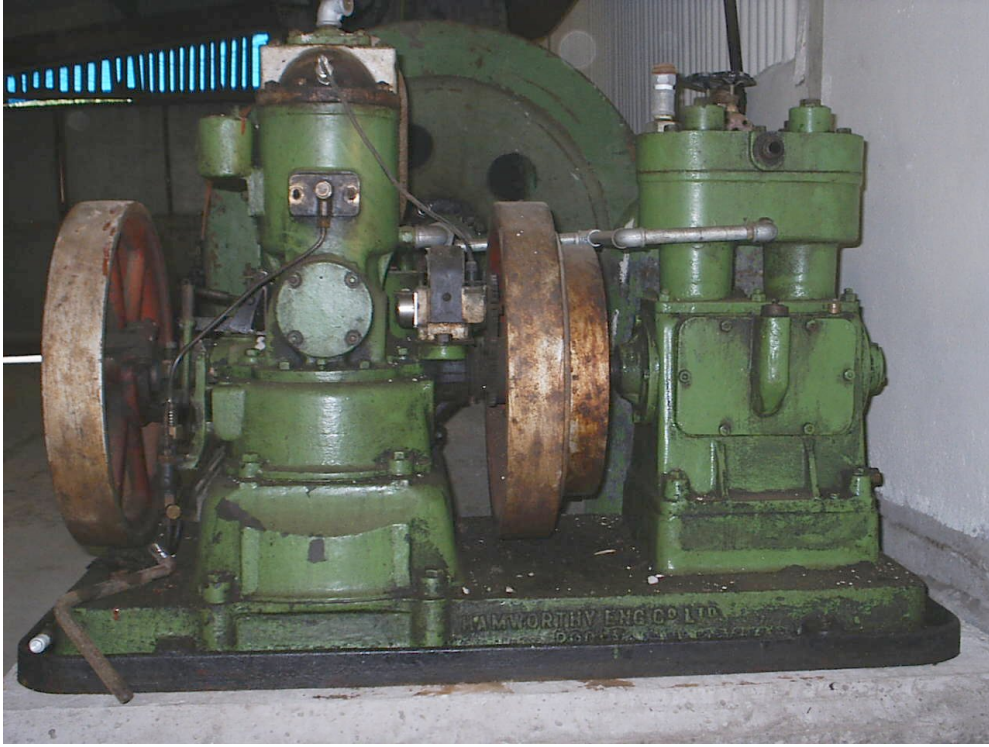

Hamworthy Oil Engine/Compressor Set

Object ID	7
Object Name	Hamworthy Oil Engine/Compressor Set
Object Date	1938-04-01
Works Number	
Location	Storage
Category	Engine
Acquired	2003-04-12
Status	On Display

Description

Before installation in Hall 1

During installation in Hall 1, 2003

Manufacturer	Hamworthy Engineering Co. Ltd
Manufactured	Poole, UK
Condition	Running
Core	false
Accession No	IF:LN:2003:024
Collection Id	Castell Pridd Engines
Shortman	