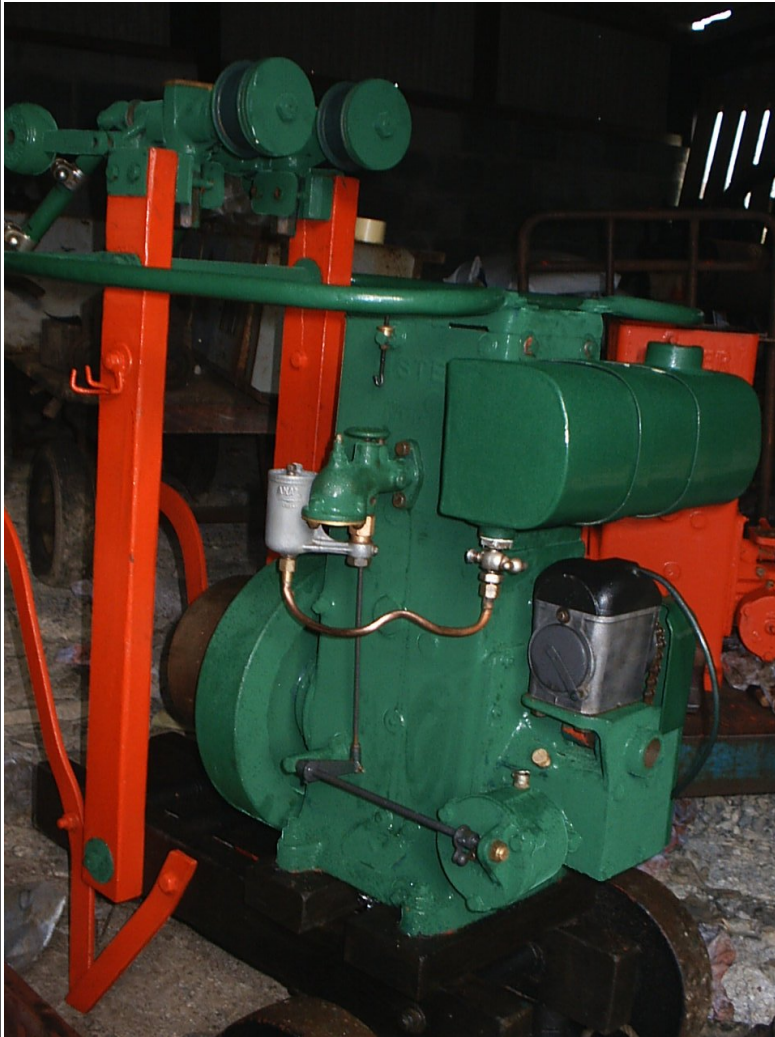

# Lister D Shearing Set

|              |                       |
|--------------|-----------------------|
| Object ID    | 709                   |
| Object Name  | Lister D Shearing Set |
| Object Date  | <i>Undated</i>        |
| Works Number |                       |
| Location     | Storage               |
| Category     | Engine                |
| Acquired     | 2003-05-03            |
| Status       | On Display            |

Description

Adter restoration in 2005

After restoration in 2005

|               |                               |
|---------------|-------------------------------|
| Manufacturer  | R. A. Lister and Co. Ltd      |
| Manufactured  | Dursley, England              |
| Condition     | Running                       |
| Core          | true                          |
| Accession No  | IF:2003:006                   |
| Collection Id | Internal Fire Core Collection |
| Shortman      |                               |