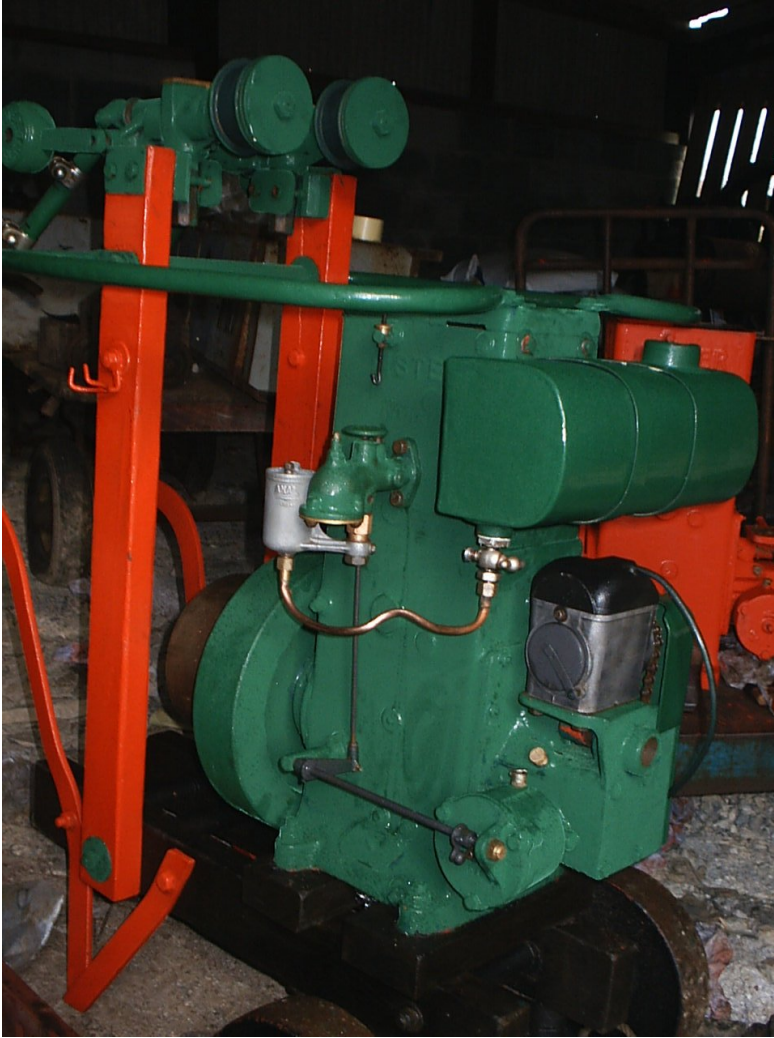

# Lister D Shearing Set

|              |                       |
|--------------|-----------------------|
| Object ID    | 709                   |
| Object Name  | Lister D Shearing Set |
| Object Date  | <i>Undated</i>        |
| Works Number |                       |
| Location     | Storage               |
| Category     | Engine                |
| Acquired     | 2003-05-03            |
| Status       | On Display            |

Description

Adter restoration in 2005

After restoration in 2005

|               |                               |
|---------------|-------------------------------|
| Manufacturer  | R. A. Lister and Co. Ltd      |
| Manufactured  | Dursley, England              |
| Condition     | Running                       |
| Core          | true                          |
| Accession No  | IF:2003:006                   |
| Collection Id | Internal Fire Core Collection |
| Shortman      |                               |