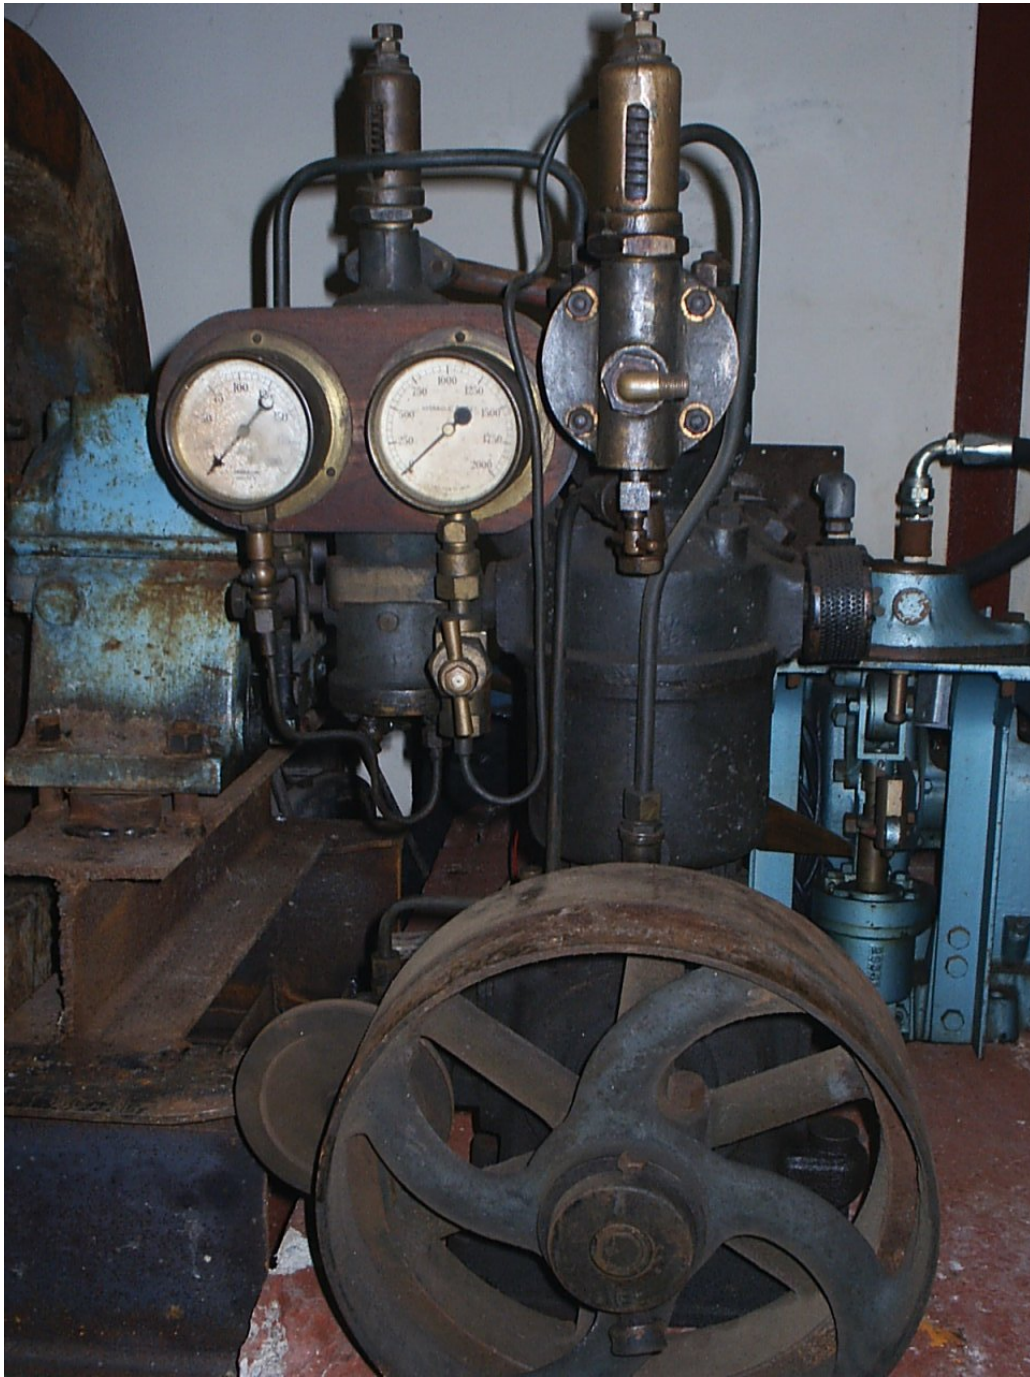

Hamworthy 2 stage compressor

Object ID	739
Object Name	Hamworthy 2 stage compressor
Object Date	0001-01-01
Works Number	
Location	Stores
Category	Machinery
Acquired	1900-01-01
Status	Not On Display

Description

Manufacturer	Hamworthy Engineering Co. Ltd
Manufactured	Poole, UK
Condition	Dismantled
Core	false
Accession No	IF:LN:2003:008
Collection Id	Castell Pridd Engines
Shortman	

Image