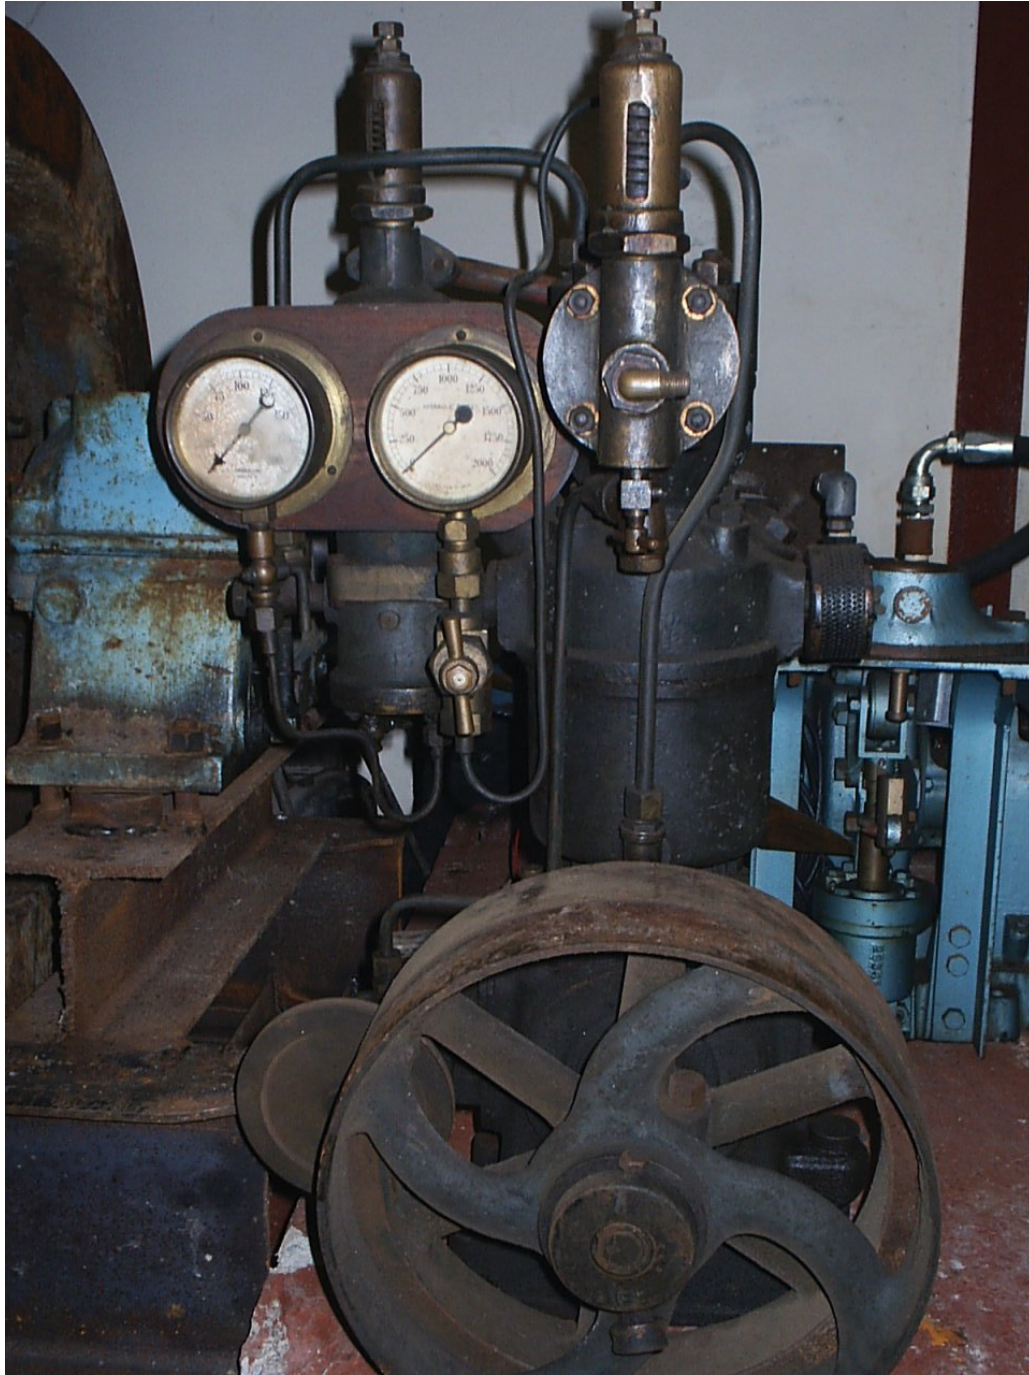

Hamworthy 2 stage compressor

Object ID	739
Object Name	Hamworthy 2 stage compressor
Object Date	0001-01-01
Works Number	
Location	Stores
Category	Machinery
Acquired	1900-01-01
Status	Not On Display

Description

Manufacturer	Hamworthy Engineering Co. Ltd
Manufactured	Poole, UK
Condition	Dismantled
Core	false
Accession No	IF:LN:2003:008
Collection Id	Castell Pridd Engines
Shortman	

Image